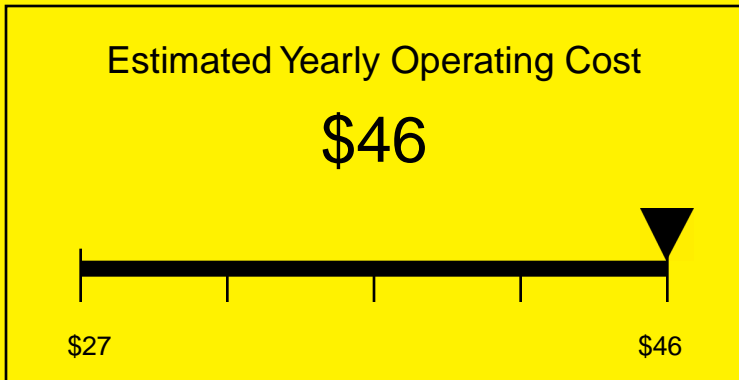

ENERGYGUIDE

REFRIGERATOR-FREEZER
Defrost: Cycle

CT66FRADA
5.1 Cubic Feet

Compare the energy use of this product with others
before you buy

Your cost will depend on your utility rates

Based on a 2007 U.S. Government national average cost of 10.65 cents per kWh for electricity. Your actual operating cost will vary depending on your local utility rates and your use of the product.