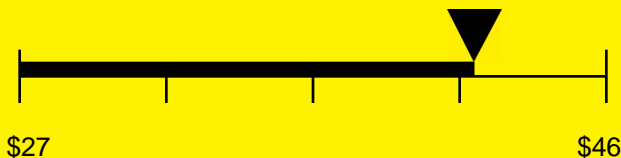

ENERGYGUIDE

REFRIGERATOR
Defrost: Automatic

BDR190CSS
6.7 Cubic Feet

Compare the energy use of this product with others
before you buy

Estimated Yearly Operating Cost

\$42

392kWh

Estimated Yearly Electricity Use

Your cost will depend on your utility rates

Based on a 2007 U.S. Government national average cost of 10.65 cents per kWh for electricity. Your actual operating cost will vary depending on your local utility rates and your use of the product.