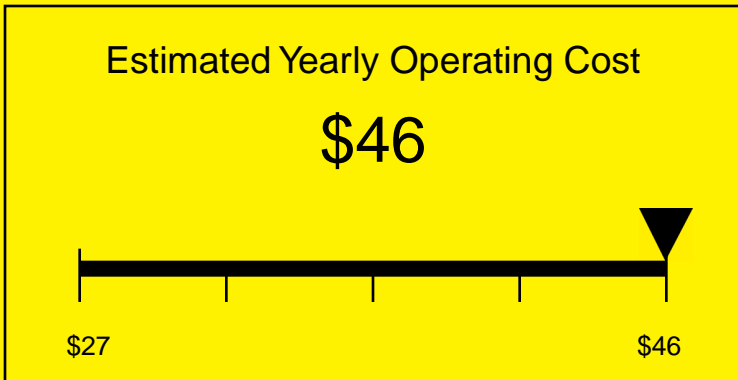

# ENERGYGUIDE

REFRIGERATOR-FREEZER  
Defrost: Cycle

CT66CSSADA  
5.1 Cubic Feet

Compare the energy use of this product with others  
before you buy

**434kWh**

Estimated Yearly Electricity Use

Your cost will depend on your utility rates

Based on a 2007 U.S. Government national average cost of 10.65 cents per kWh for electricity. Your actual operating cost will vary depending on your local utility rates and your use of the product.