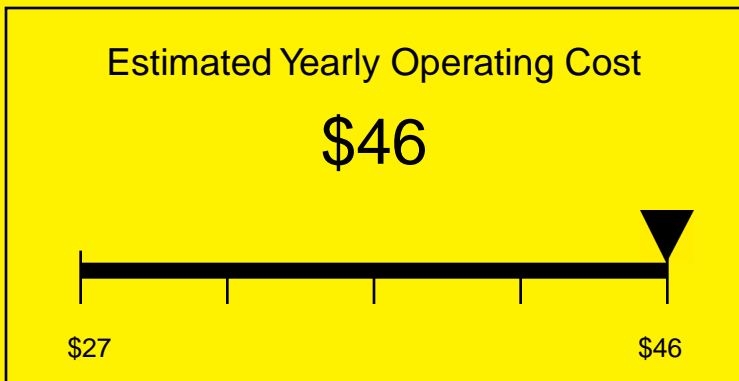

ENERGYGUIDE

REFRIGERATOR-FREEZER
Defrost: Cycle

CT66BSSTBADA
5.1 Cubic Feet

Compare the energy use of this product with others
before you buy

434kWh

Estimated Yearly Electricity Use

Your cost will depend on your utility rates

Based on a 2007 U.S. Government national average cost of 10.65 cents per kWh for electricity. Your actual operating cost will vary depending on your local utility rates and your use of the product.