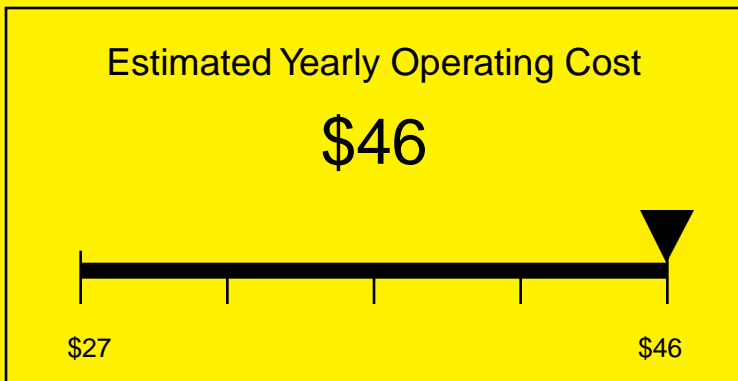

ENERGYGUIDE

REFRIGERATOR-FREEZER
Defrost: Cycle

CT66BISSTBADA
5.1 Cubic Feet

Compare the energy use of this product with others
before you buy

434kWh

Estimated Yearly Electricity Use

Your cost will depend on your utility rates

Based on a 2007 U.S. Government national average cost of 10.65 cents per kWh for electricity. Your actual operating cost will vary depending on your local utility rates and your use of the product.