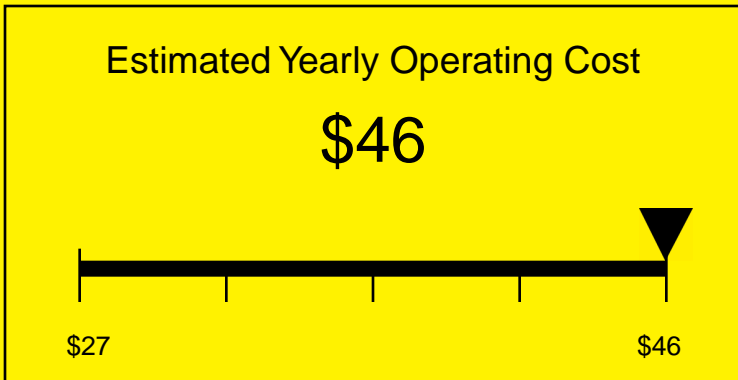

ENERGYGUIDE

REFRIGERATOR-FREEZER
Defrost: Cycle

CT66BISSHVADA
5.1 Cubic Feet

Compare the energy use of this product with others
before you buy

Your cost will depend on your utility rates

Based on a 2007 U.S. Government national average cost of 10.65 cents per kWh for electricity. Your actual operating cost will vary depending on your local utility rates and your use of the product.