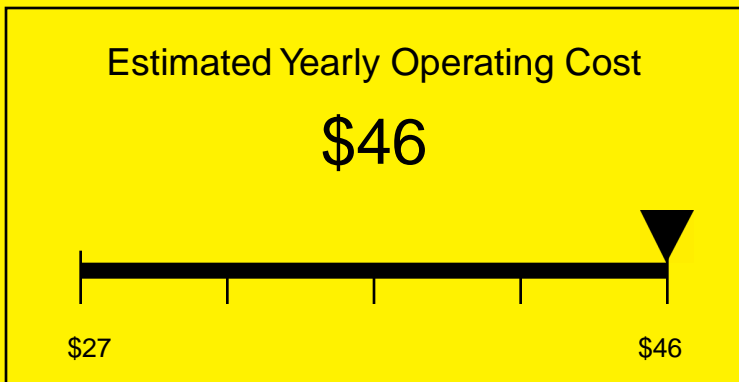

ENERGYGUIDE

REFRIGERATOR-FREEZER
Defrost: Cycle

CT66BISSHHADA
5.1 Cubic Feet

Compare the energy use of this product with others
before you buy

434kWh

Estimated Yearly Electricity Use

Your cost will depend on your utility rates

Based on a 2007 U.S. Government national average cost of 10.65 cents per kWh for electricity. Your actual operating cost will vary depending on your local utility rates and your use of the product.