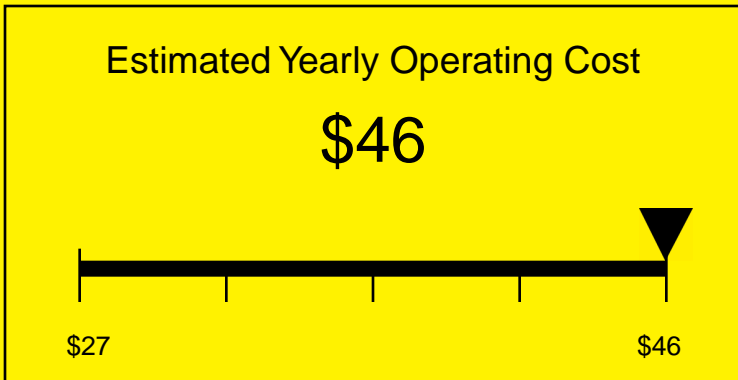

ENERGYGUIDE

REFRIGERATOR-FREEZER
Defrost: Cycle

CT66BIIFADA
5.1 Cubic Feet

Compare the energy use of this product with others
before you buy

Your cost will depend on your utility rates

Based on a 2007 U.S. Government national average cost of 10.65 cents per kWh for electricity. Your actual operating cost will vary depending on your local utility rates and your use of the product.