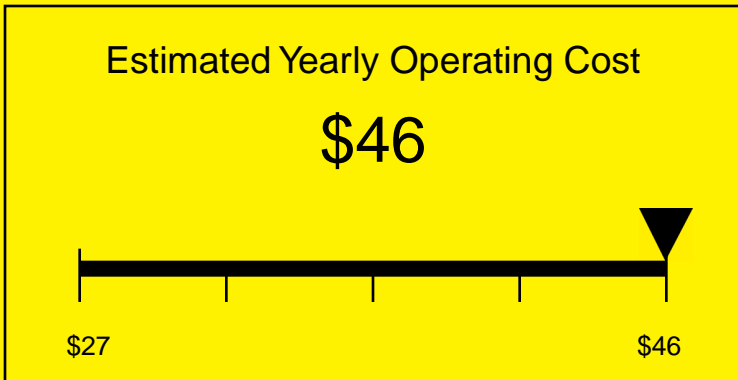

# ENERGYGUIDE

REFRIGERATOR-FREEZER  
Defrost: Cycle

CT66BIFRADA  
5.1 Cubic Feet

Compare the energy use of this product with others  
before you buy

Your cost will depend on your utility rates

Based on a 2007 U.S. Government national average cost of 10.65 cents per kWh for electricity. Your actual operating cost will vary depending on your local utility rates and your use of the product.