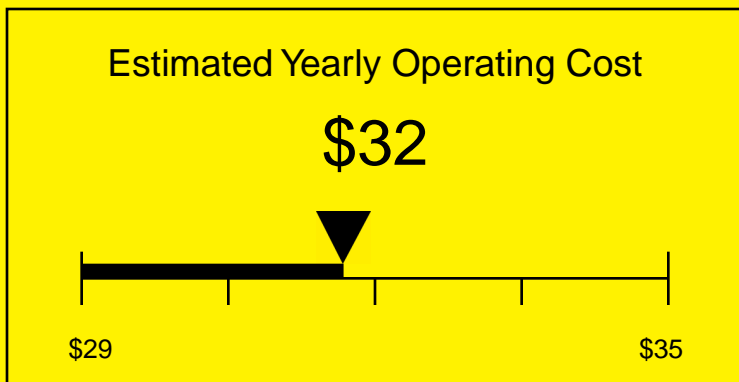

ENERGYGUIDE

FREEZER
Defrost: Manual

FS407L7SSTBADA
2.8 Cubic Feet

Compare the energy use of this product with others
before you buy

Your cost will depend on your utility rates

Based on a 2007 U.S. Government national average cost of 10.65 cents per kWh for electricity. Your actual operating cost will vary depending on your local utility rates and your use of the product.