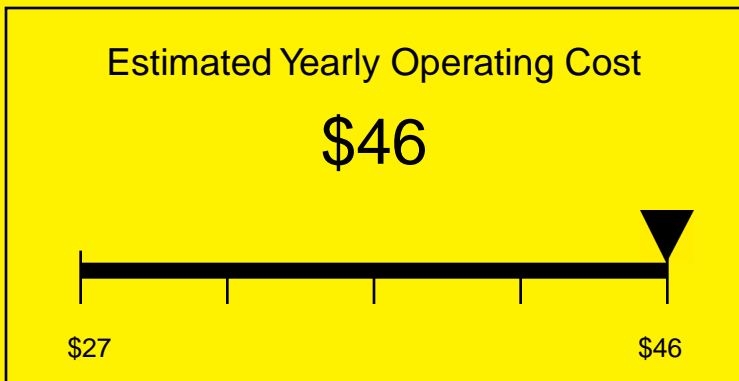

# ENERGYGUIDE

REFRIGERATOR-FREEZER  
Defrost: Cycle

CT66BIFADA  
5.1 Cubic Feet

Compare the energy use of this product with others  
before you buy

**434kWh**

Estimated Yearly Electricity Use

Your cost will depend on your utility rates

Based on a 2007 U.S. Government national average cost of 10.65 cents per kWh for electricity. Your actual operating cost will vary depending on your local utility rates and your use of the product.