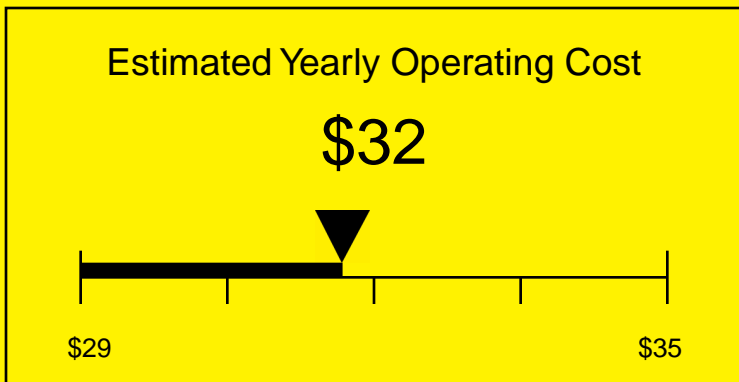

ENERGYGUIDE

FREEZER
Defrost: Manual

FS407L7SSHVADA
2.8 Cubic Feet

Compare the energy use of this product with others
before you buy

Your cost will depend on your utility rates

Based on a 2007 U.S. Government national average cost of 10.65 cents per kWh for electricity. Your actual operating cost will vary depending on your local utility rates and your use of the product.