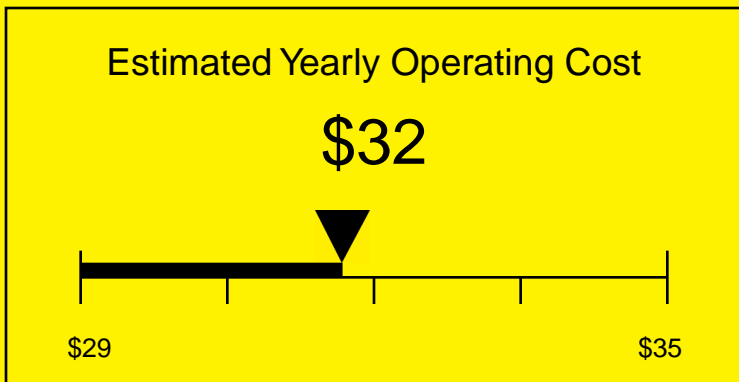

ENERGYGUIDE

FREEZER
Defrost: Manual

FS407L7SSHV
2.8 Cubic Feet

Compare the energy use of this product with others
before you buy

Your cost will depend on your utility rates

Based on a 2007 U.S. Government national average cost of 10.65 cents per kWh for electricity. Your actual operating cost will vary depending on your local utility rates and your use of the product.