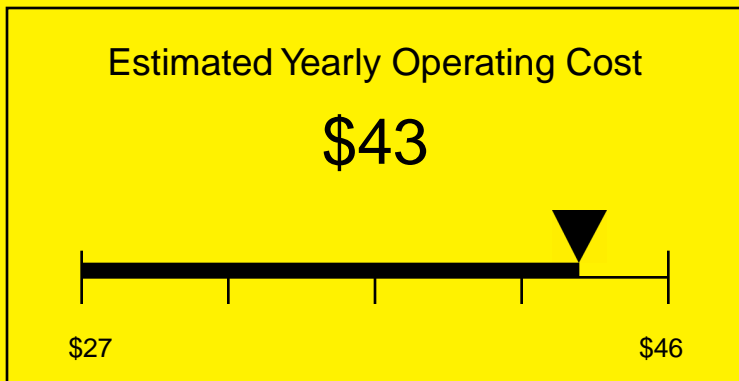

ENERGYGUIDE

REFRIGERATOR
Defrost: Automatic

FF6L7SSTBADA
5.5 Cubic Feet

Compare the energy use of this product with others
before you buy

Your cost will depend on your utility rates

Based on a 2007 U.S. Government national average cost of 10.65 cents per kWh for electricity. Your actual operating cost will vary depending on your local utility rates and your use of the product.