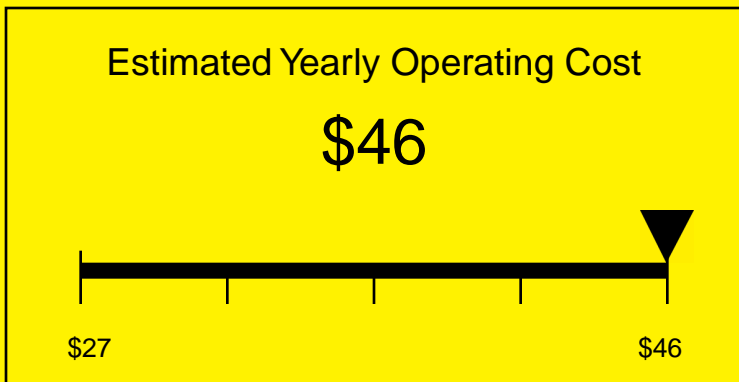

# ENERGYGUIDE

REFRIGERATOR-FREEZER  
Defrost: Cycle

CT66BFRADA  
5.1 Cubic Feet

Compare the energy use of this product with others  
before you buy

Your cost will depend on your utility rates

Based on a 2007 U.S. Government national average cost of 10.65 cents per kWh for electricity. Your actual operating cost will vary depending on your local utility rates and your use of the product.