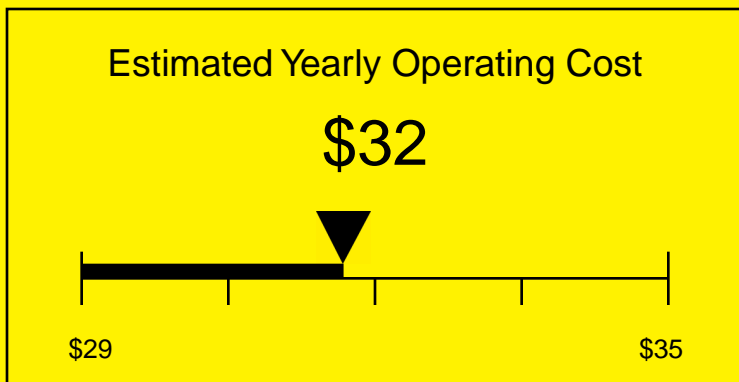

# ENERGYGUIDE

FREEZER  
Defrost: Manual

FS407L7SSHHADA  
2.8 Cubic Feet

Compare the energy use of this product with others  
before you buy

Your cost will depend on your utility rates

Based on a 2007 U.S. Government national average cost of 10.65 cents per kWh for electricity. Your actual operating cost will vary depending on your local utility rates and your use of the product.