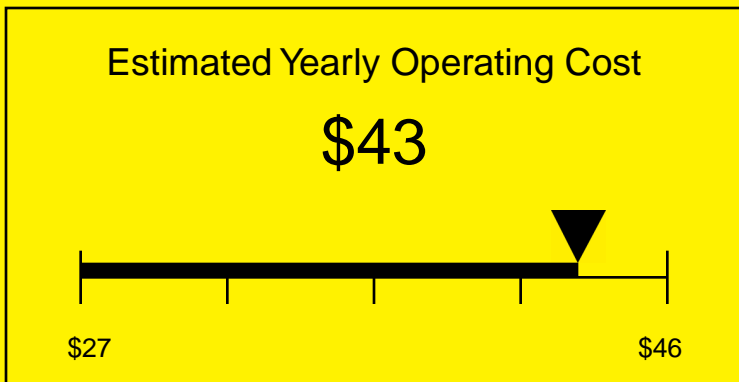

ENERGYGUIDE

REFRIGERATOR
Defrost: Automatic

FF6L7FRADA
5.5 Cubic Feet

Compare the energy use of this product with others
before you buy

Your cost will depend on your utility rates

Based on a 2007 U.S. Government national average cost of 10.65 cents per kWh for electricity. Your actual operating cost will vary depending on your local utility rates and your use of the product.