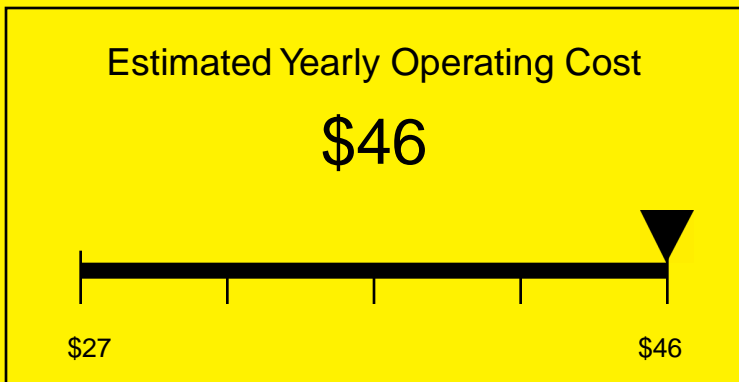

ENERGYGUIDE

REFRIGERATOR-FREEZER
Defrost: Cycle

CT66BCSSADA
5.1 Cubic Feet

Compare the energy use of this product with others
before you buy

434kWh

Estimated Yearly Electricity Use

Your cost will depend on your utility rates

Based on a 2007 U.S. Government national average cost of 10.65 cents per kWh for electricity. Your actual operating cost will vary depending on your local utility rates and your use of the product.