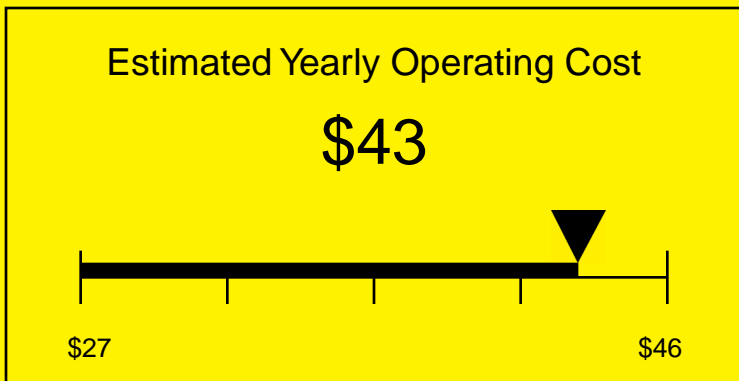

ENERGYGUIDE

REFRIGERATOR
Defrost: Automatic

FF6L7CSSADA
5.5 Cubic Feet

Compare the energy use of this product with others
before you buy

Your cost will depend on your utility rates

Based on a 2007 U.S. Government national average cost of 10.65 cents per kWh for electricity. Your actual operating cost will vary depending on your local utility rates and your use of the product.