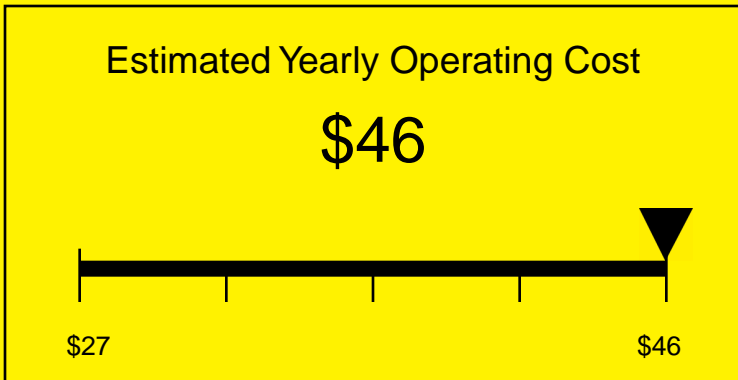

ENERGYGUIDE

REFRIGERATOR-FREEZER
Defrost: Cycle

CT66BBISSTBADA
5.1 Cubic Feet

Compare the energy use of this product with others
before you buy

434kWh

Estimated Yearly Electricity Use

Your cost will depend on your utility rates

Based on a 2007 U.S. Government national average cost of 10.65 cents per kWh for electricity. Your actual operating cost will vary depending on your local utility rates and your use of the product.