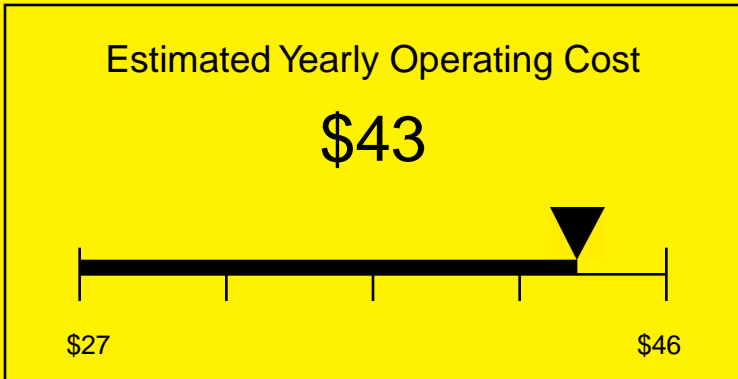

ENERGYGUIDE

REFRIGERATOR
Defrost: Automatic

FF6L7BISSTBADA
5.5 Cubic Feet

Compare the energy use of this product with others
before you buy

Your cost will depend on your utility rates

Based on a 2007 U.S. Government national average cost of 10.65 cents per kWh for electricity. Your actual operating cost will vary depending on your local utility rates and your use of the product.