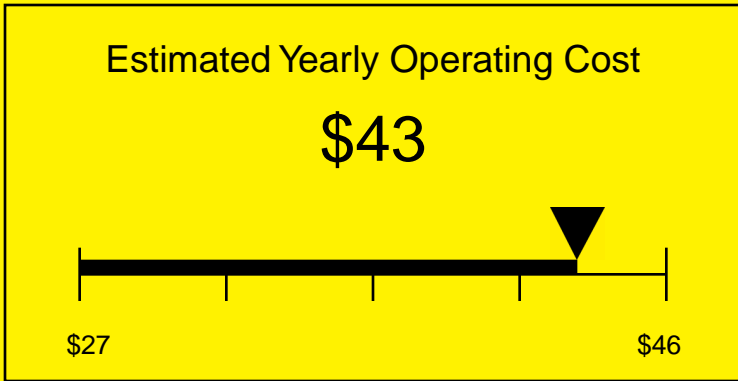

ENERGYGUIDE

REFRIGERATOR
Defrost: Automatic

FF6L7BISSHHADA
5.5 Cubic Feet

Compare the energy use of this product with others
before you buy

Your cost will depend on your utility rates

Based on a 2007 U.S. Government national average cost of 10.65 cents per kWh for electricity. Your actual operating cost will vary depending on your local utility rates and your use of the product.