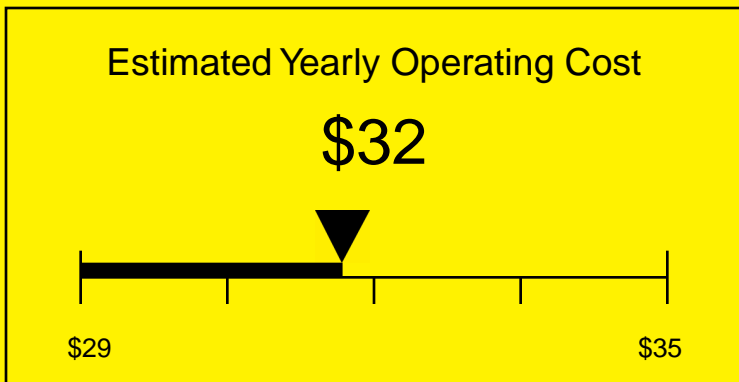

ENERGYGUIDE

FREEZER
Defrost: Manual

FS407L7IFADA
2.8 Cubic Feet

Compare the energy use of this product with others
before you buy

Your cost will depend on your utility rates

Based on a 2007 U.S. Government national average cost of 10.65 cents per kWh for electricity. Your actual operating cost will vary depending on your local utility rates and your use of the product.