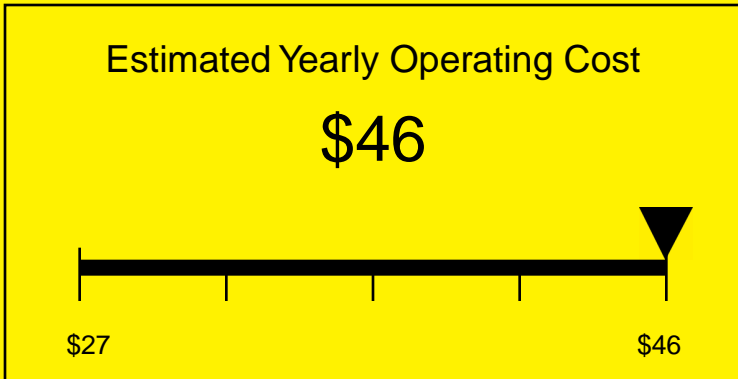

ENERGYGUIDE

REFRIGERATOR-FREEZER
Defrost: Cycle

CT66BBIIFADA
5.1 Cubic Feet

Compare the energy use of this product with others
before you buy

434kWh

Estimated Yearly Electricity Use

Your cost will depend on your utility rates

Based on a 2007 U.S. Government national average cost of 10.65 cents per kWh for electricity. Your actual operating cost will vary depending on your local utility rates and your use of the product.