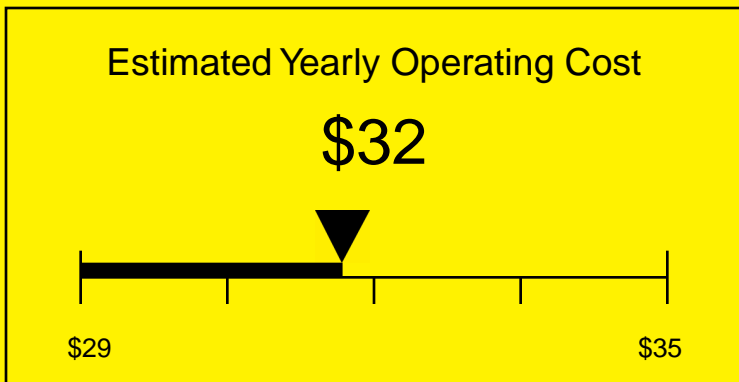

ENERGYGUIDE

FREEZER
Defrost: Manual

FS407L7IF
2.8 Cubic Feet

Compare the energy use of this product with others
before you buy

Your cost will depend on your utility rates

Based on a 2007 U.S. Government national average cost of 10.65 cents per kWh for electricity. Your actual operating cost will vary depending on your local utility rates and your use of the product.