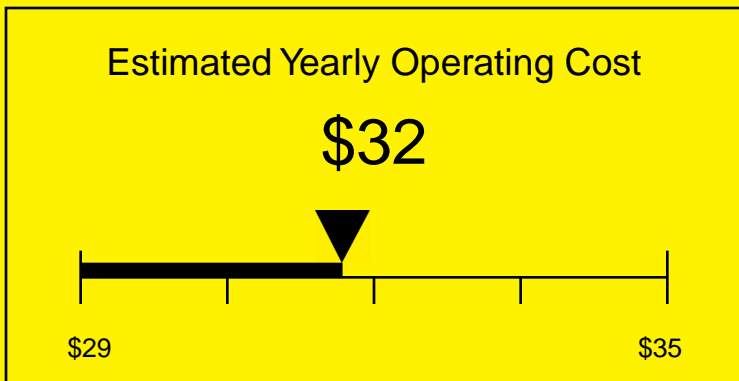

# ENERGYGUIDE

FREEZER  
Defrost: Manual

FS407L7FRADA  
2.8 Cubic Feet

Compare the energy use of this product with others  
before you buy

Your cost will depend on your utility rates

Based on a 2007 U.S. Government national average cost of 10.65 cents per kWh for electricity. Your actual operating cost will vary depending on your local utility rates and your use of the product.