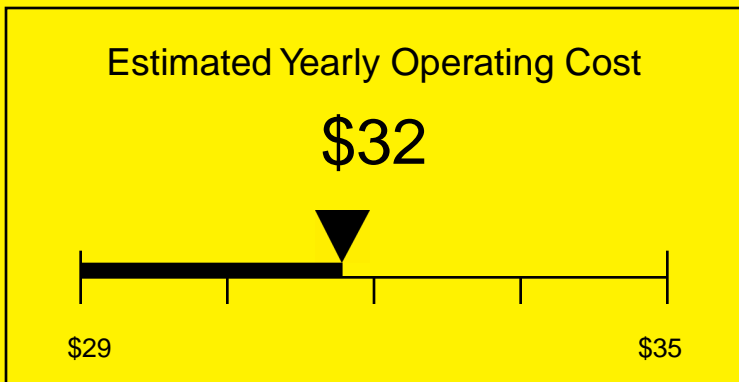

ENERGYGUIDE

FREEZER
Defrost: Manual

FS407L7FR
2.8 Cubic Feet

Compare the energy use of this product with others
before you buy

Your cost will depend on your utility rates

Based on a 2007 U.S. Government national average cost of 10.65 cents per kWh for electricity. Your actual operating cost will vary depending on your local utility rates and your use of the product.