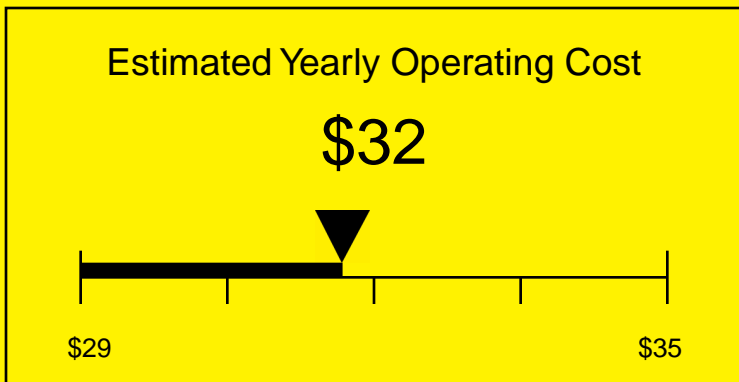

# ENERGYGUIDE

FREEZER  
Defrost: Manual

FS407L7CSSADA  
2.8 Cubic Feet

Compare the energy use of this product with others  
before you buy

Your cost will depend on your utility rates

Based on a 2007 U.S. Government national average cost of 10.65 cents per kWh for electricity. Your actual operating cost will vary depending on your local utility rates and your use of the product.