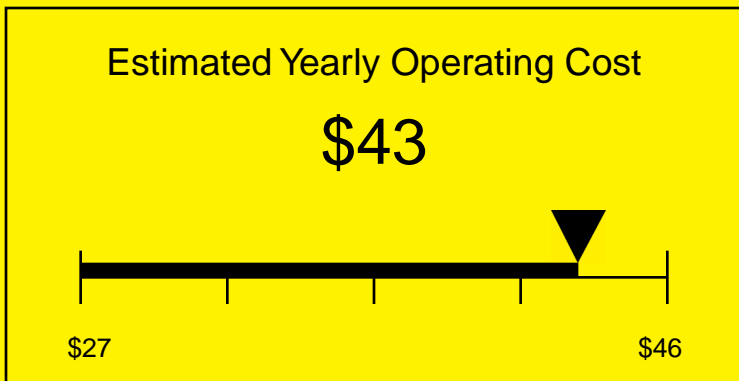

# ENERGYGUIDE

REFRIGERATOR  
Defrost: Automatic

FF6L7BIIFADA  
5.5 Cubic Feet

Compare the energy use of this product with others  
before you buy

Your cost will depend on your utility rates

Based on a 2007 U.S. Government national average cost of 10.65 cents per kWh for electricity. Your actual operating cost will vary depending on your local utility rates and your use of the product.