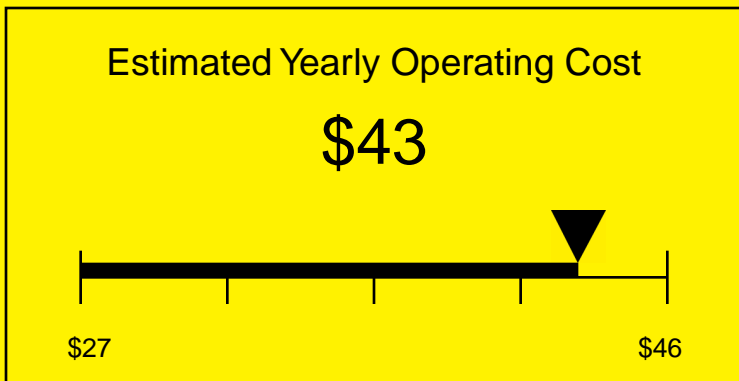

# ENERGYGUIDE

REFRIGERATOR  
Defrost: Automatic

FF6L7BIFRADA  
5.5 Cubic Feet

Compare the energy use of this product with others  
before you buy

Your cost will depend on your utility rates

Based on a 2007 U.S. Government national average cost of 10.65 cents per kWh for electricity. Your actual operating cost will vary depending on your local utility rates and your use of the product.