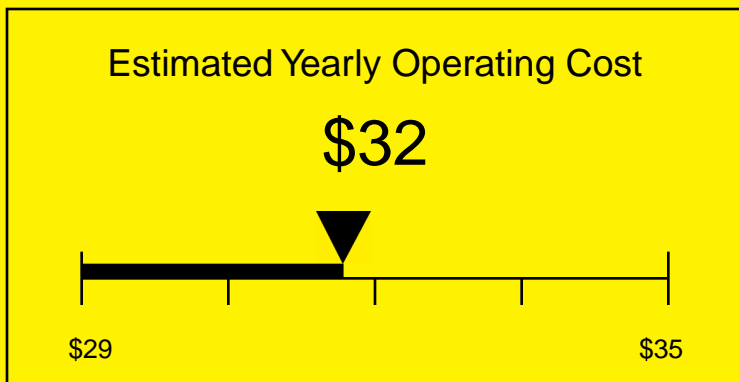

ENERGYGUIDE

FREEZER
Defrost: Manual

FS407LBI7ADA
2.8 Cubic Feet

Compare the energy use of this product with others
before you buy

Your cost will depend on your utility rates

Based on a 2007 U.S. Government national average cost of 10.65 cents per kWh for electricity. Your actual operating cost will vary depending on your local utility rates and your use of the product.