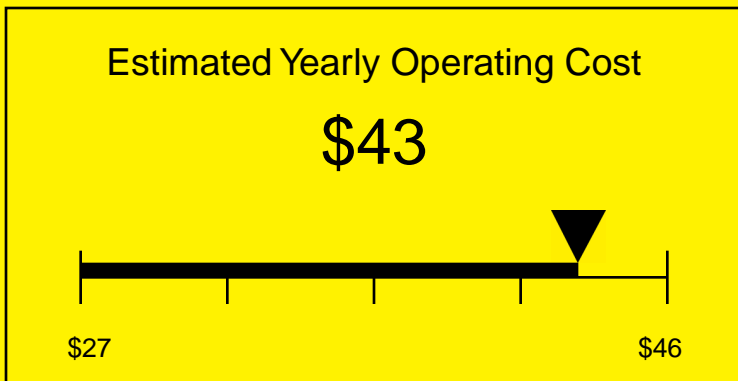

# ENERGYGUIDE

REFRIGERATOR  
Defrost: Automatic

FF6FRADA  
5.5 Cubic Feet

Compare the energy use of this product with others  
before you buy

Your cost will depend on your utility rates

Based on a 2007 U.S. Government national average cost of 10.65 cents per kWh for electricity. Your actual operating cost will vary depending on your local utility rates and your use of the product.