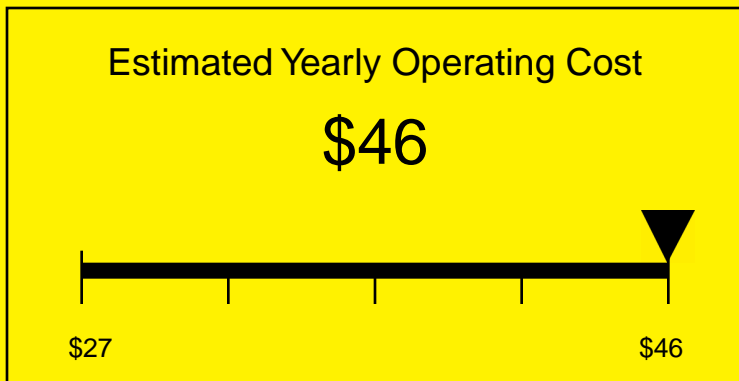

ENERGYGUIDE

REFRIGERATOR-FREEZER
Defrost: Cycle

CT66BBIFRADA
5.1 Cubic Feet

Compare the energy use of this product with others
before you buy

Your cost will depend on your utility rates

Based on a 2007 U.S. Government national average cost of 10.65 cents per kWh for electricity. Your actual operating cost will vary depending on your local utility rates and your use of the product.