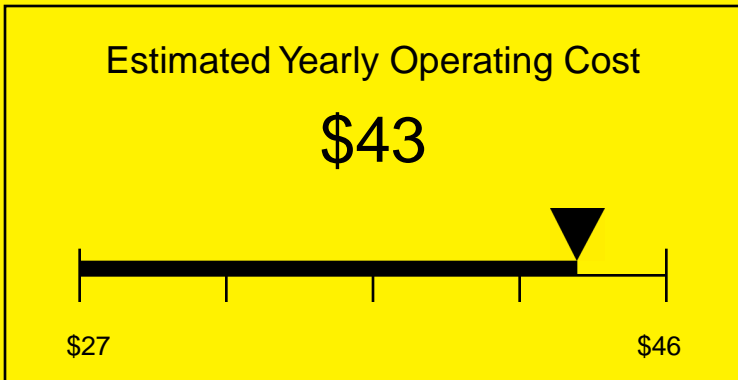

# ENERGYGUIDE

REFRIGERATOR  
Defrost: Automatic

FF6B7IFADA  
5.5 Cubic Feet

Compare the energy use of this product with others  
before you buy

**405kWh**

Estimated Yearly Electricity Use

Your cost will depend on your utility rates

Based on a 2007 U.S. Government national average cost of 10.65 cents per kWh for electricity. Your actual operating cost will vary depending on your local utility rates and your use of the product.