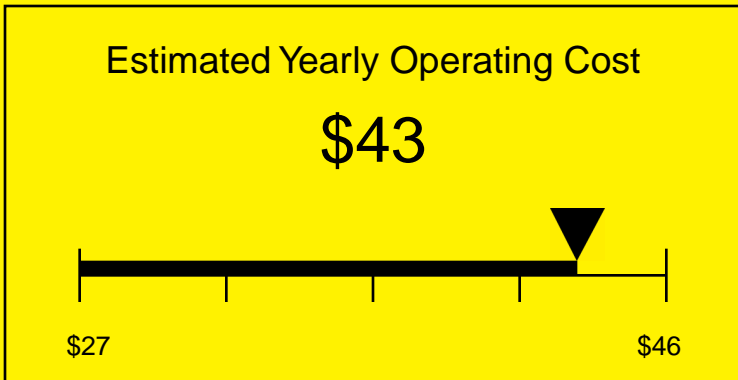

# ENERGYGUIDE

REFRIGERATOR  
Defrost: Automatic

FF6B7FRADA  
5.5 Cubic Feet

Compare the energy use of this product with others  
before you buy

**405kWh**

Estimated Yearly Electricity Use

Your cost will depend on your utility rates

Based on a 2007 U.S. Government national average cost of 10.65 cents per kWh for electricity. Your actual operating cost will vary depending on your local utility rates and your use of the product.