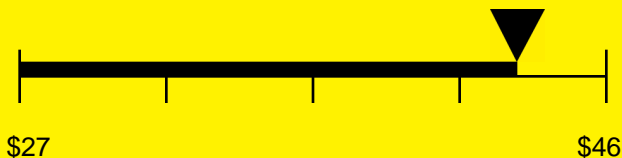

# ENERGYGUIDE

REFRIGERATOR  
Defrost: Automatic

FF6B7DPLADA  
5.5 Cubic Feet

Compare the energy use of this product with others  
before you buy

Estimated Yearly Operating Cost

**\$43**

**405kWh**

Estimated Yearly Electricity Use

Your cost will depend on your utility rates

Based on a 2007 U.S. Government national average cost of 10.65 cents per kWh for electricity. Your actual operating cost will vary depending on your local utility rates and your use of the product.