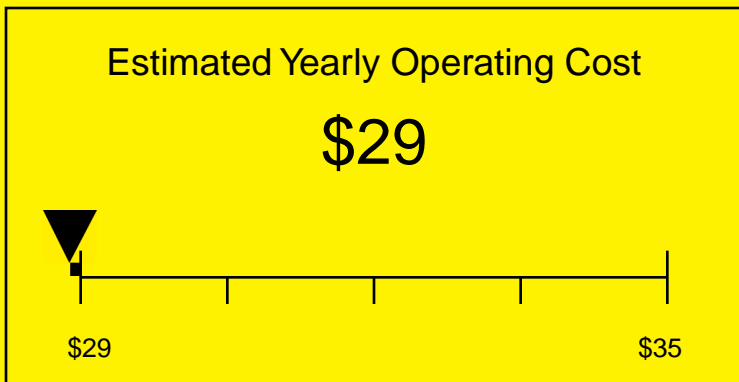

ENERGYGUIDE

FREEZER
Defrost: Manual

FS22L7
1.42 Cubic Feet

Compare the energy use of this product with others
before you buy

Your cost will depend on your utility rates

Based on a 2007 U.S. Government national average cost of 10.65 cents per kWh for electricity. Your actual operating cost will vary depending on your local utility rates and your use of the product.