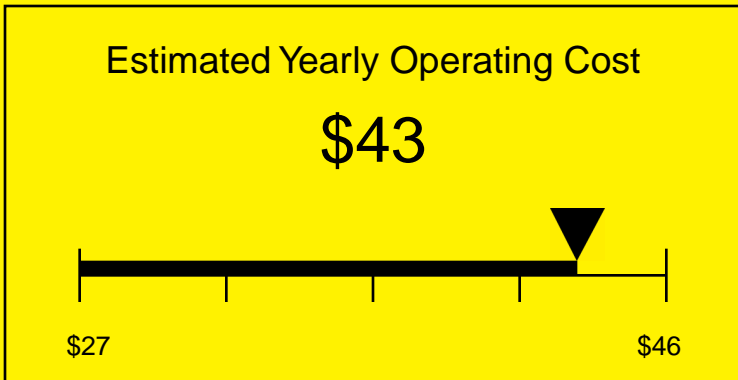

ENERGYGUIDE

REFRIGERATOR
Defrost: Automatic

FF6B7CSSADA
5.5 Cubic Feet

Compare the energy use of this product with others
before you buy

Your cost will depend on your utility rates

Based on a 2007 U.S. Government national average cost of 10.65 cents per kWh for electricity. Your actual operating cost will vary depending on your local utility rates and your use of the product.