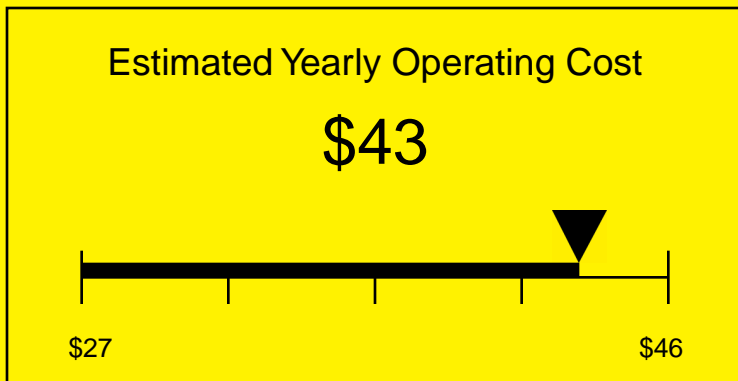

# ENERGYGUIDE

REFRIGERATOR  
Defrost: Automatic

FF6B7ADA  
5.5 Cubic Feet

Compare the energy use of this product with others  
before you buy

**405kWh**

Estimated Yearly Electricity Use

Your cost will depend on your utility rates

Based on a 2007 U.S. Government national average cost of 10.65 cents per kWh for electricity. Your actual operating cost will vary depending on your local utility rates and your use of the product.