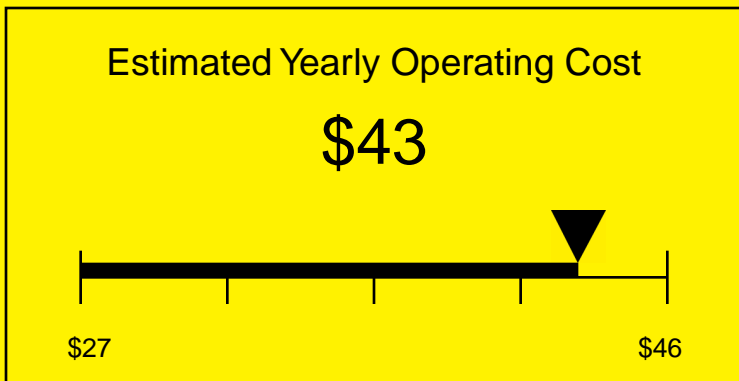

# ENERGYGUIDE

REFRIGERATOR  
Defrost: Automatic

FF67FRADA  
5.5 Cubic Feet

Compare the energy use of this product with others  
before you buy

Your cost will depend on your utility rates

Based on a 2007 U.S. Government national average cost of 10.65 cents per kWh for electricity. Your actual operating cost will vary depending on your local utility rates and your use of the product.