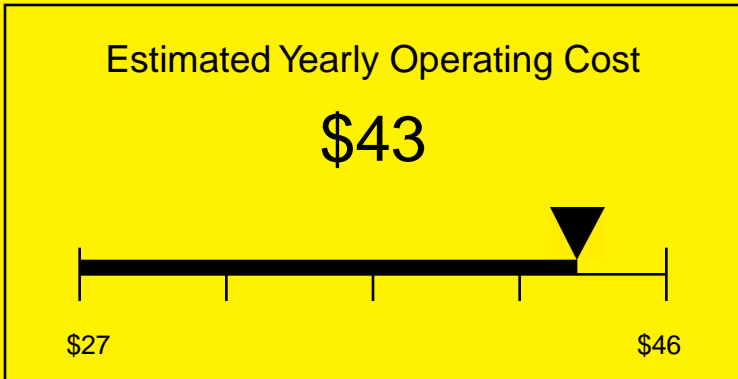

ENERGYGUIDE

REFRIGERATOR
Defrost: Automatic

FF67CSSADA
5.5 Cubic Feet

Compare the energy use of this product with others
before you buy

Your cost will depend on your utility rates

Based on a 2007 U.S. Government national average cost of 10.65 cents per kWh for electricity. Your actual operating cost will vary depending on your local utility rates and your use of the product.