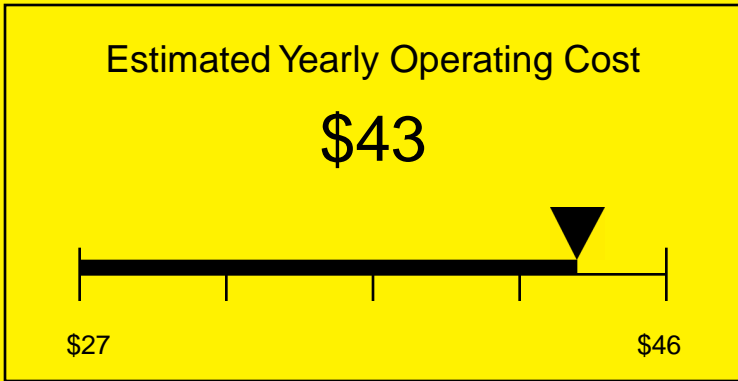

# ENERGYGUIDE

REFRIGERATOR  
Defrost: Automatic

FF67BISSTBADA  
5.5 Cubic Feet

Compare the energy use of this product with others  
before you buy

**405kWh**

Estimated Yearly Electricity Use

Your cost will depend on your utility rates

Based on a 2007 U.S. Government national average cost of 10.65 cents per kWh for electricity. Your actual operating cost will vary depending on your local utility rates and your use of the product.