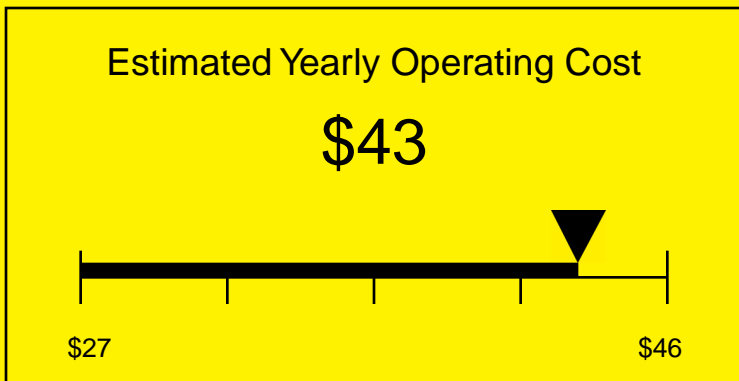

ENERGYGUIDE

REFRIGERATOR
Defrost: Automatic

FF67BIFRADA
5.5 Cubic Feet

Compare the energy use of this product with others
before you buy

Your cost will depend on your utility rates

Based on a 2007 U.S. Government national average cost of 10.65 cents per kWh for electricity. Your actual operating cost will vary depending on your local utility rates and your use of the product.