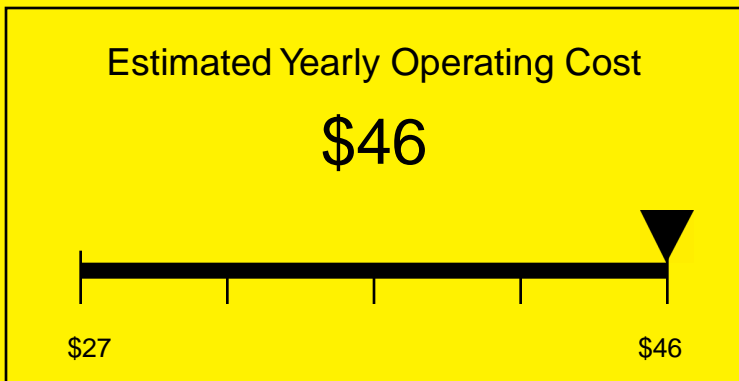

# ENERGYGUIDE

REFRIGERATOR-FREEZER  
Defrost: Cycle

AL652BIF  
5.1 Cubic Feet

Compare the energy use of this product with others  
before you buy

Your cost will depend on your utility rates

Based on a 2007 U.S. Government national average cost of 10.65 cents per kWh for electricity. Your actual operating cost will vary depending on your local utility rates and your use of the product.