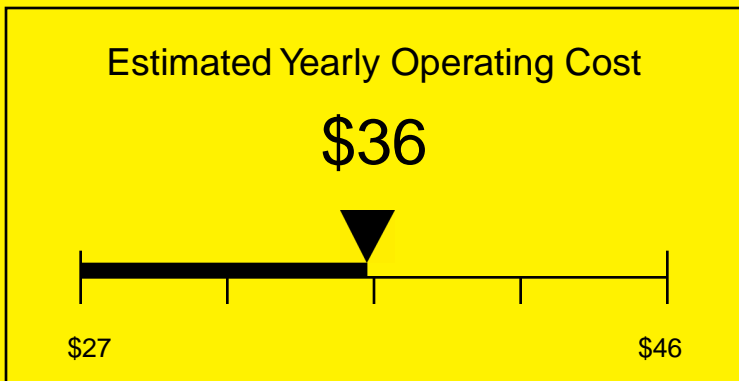

ENERGYGUIDE

REFRIGERATOR-FREEZER
Defrost: Cycle

CP36B
3.0 Cubic Feet

Compare the energy use of this product with others
before you buy

Your cost will depend on your utility rates

Based on a 2007 U.S. Government national average cost of 10.65 cents per kWh for electricity. Your actual operating cost will vary depending on your local utility rates and your use of the product.