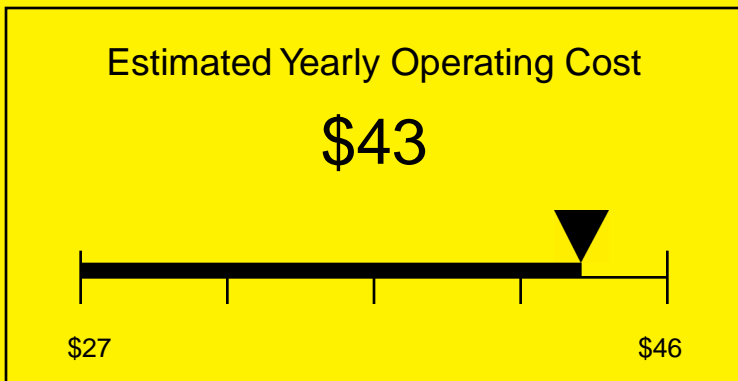

ENERGYGUIDE

REFRIGERATOR
Defrost: Automatic

FF521BLXSSTBADA
4.1 Cubic Feet

Compare the energy use of this product with others
before you buy

Your cost will depend on your utility rates

Based on a 2007 U.S. Government national average cost of 10.65 cents per kWh for electricity. Your actual operating cost will vary depending on your local utility rates and your use of the product.