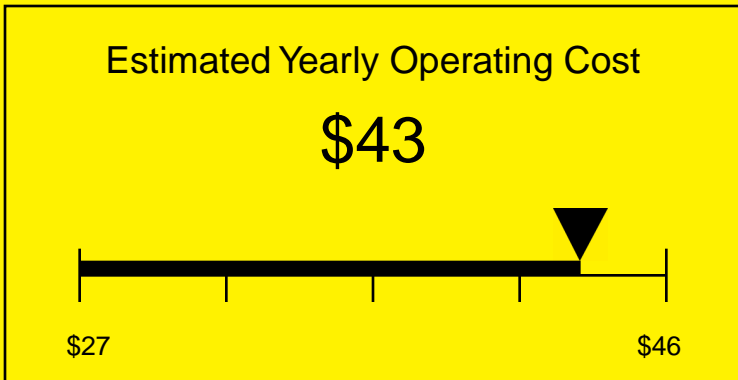

ENERGYGUIDE

REFRIGERATOR
Defrost: Automatic

FF521BLXSSTB
4.1 Cubic Feet

Compare the energy use of this product with others
before you buy

Your cost will depend on your utility rates

Based on a 2007 U.S. Government national average cost of 10.65 cents per kWh for electricity. Your actual operating cost will vary depending on your local utility rates and your use of the product.