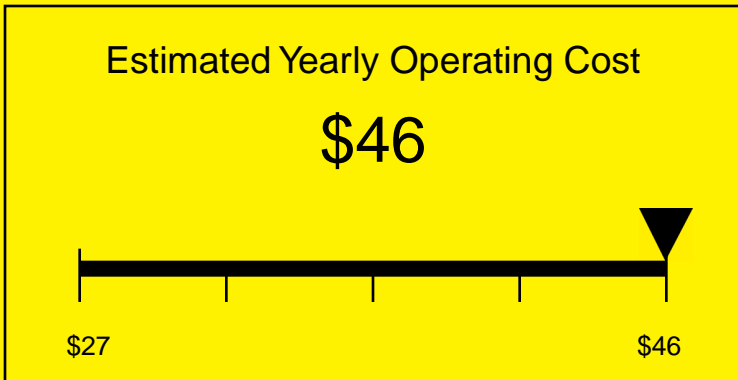

ENERGYGUIDE

REFRIGERATOR-FREEZER
Defrost: Cycle

AL652BBIFR
5.1 Cubic Feet

Compare the energy use of this product with others
before you buy

434kWh

Estimated Yearly Electricity Use

Your cost will depend on your utility rates

Based on a 2007 U.S. Government national average cost of 10.65 cents per kWh for electricity. Your actual operating cost will vary depending on your local utility rates and your use of the product.