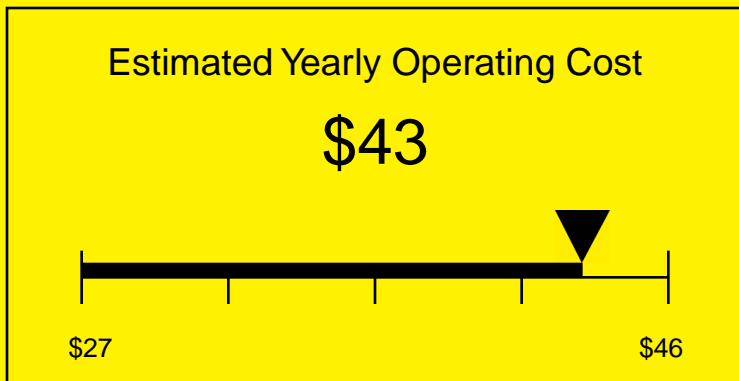

ENERGYGUIDE

REFRIGERATOR
Defrost: Automatic

FF521BLXSSHVADA
4.1 Cubic Feet

Compare the energy use of this product with others
before you buy

Your cost will depend on your utility rates

Based on a 2007 U.S. Government national average cost of 10.65 cents per kWh for electricity. Your actual operating cost will vary depending on your local utility rates and your use of the product.