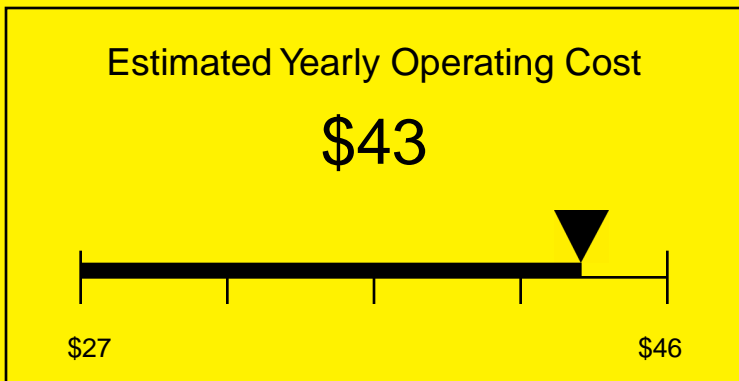

ENERGYGUIDE

REFRIGERATOR
Defrost: Automatic

FF521BLXSSHV
4.1 Cubic Feet

Compare the energy use of this product with others
before you buy

Your cost will depend on your utility rates

Based on a 2007 U.S. Government national average cost of 10.65 cents per kWh for electricity. Your actual operating cost will vary depending on your local utility rates and your use of the product.